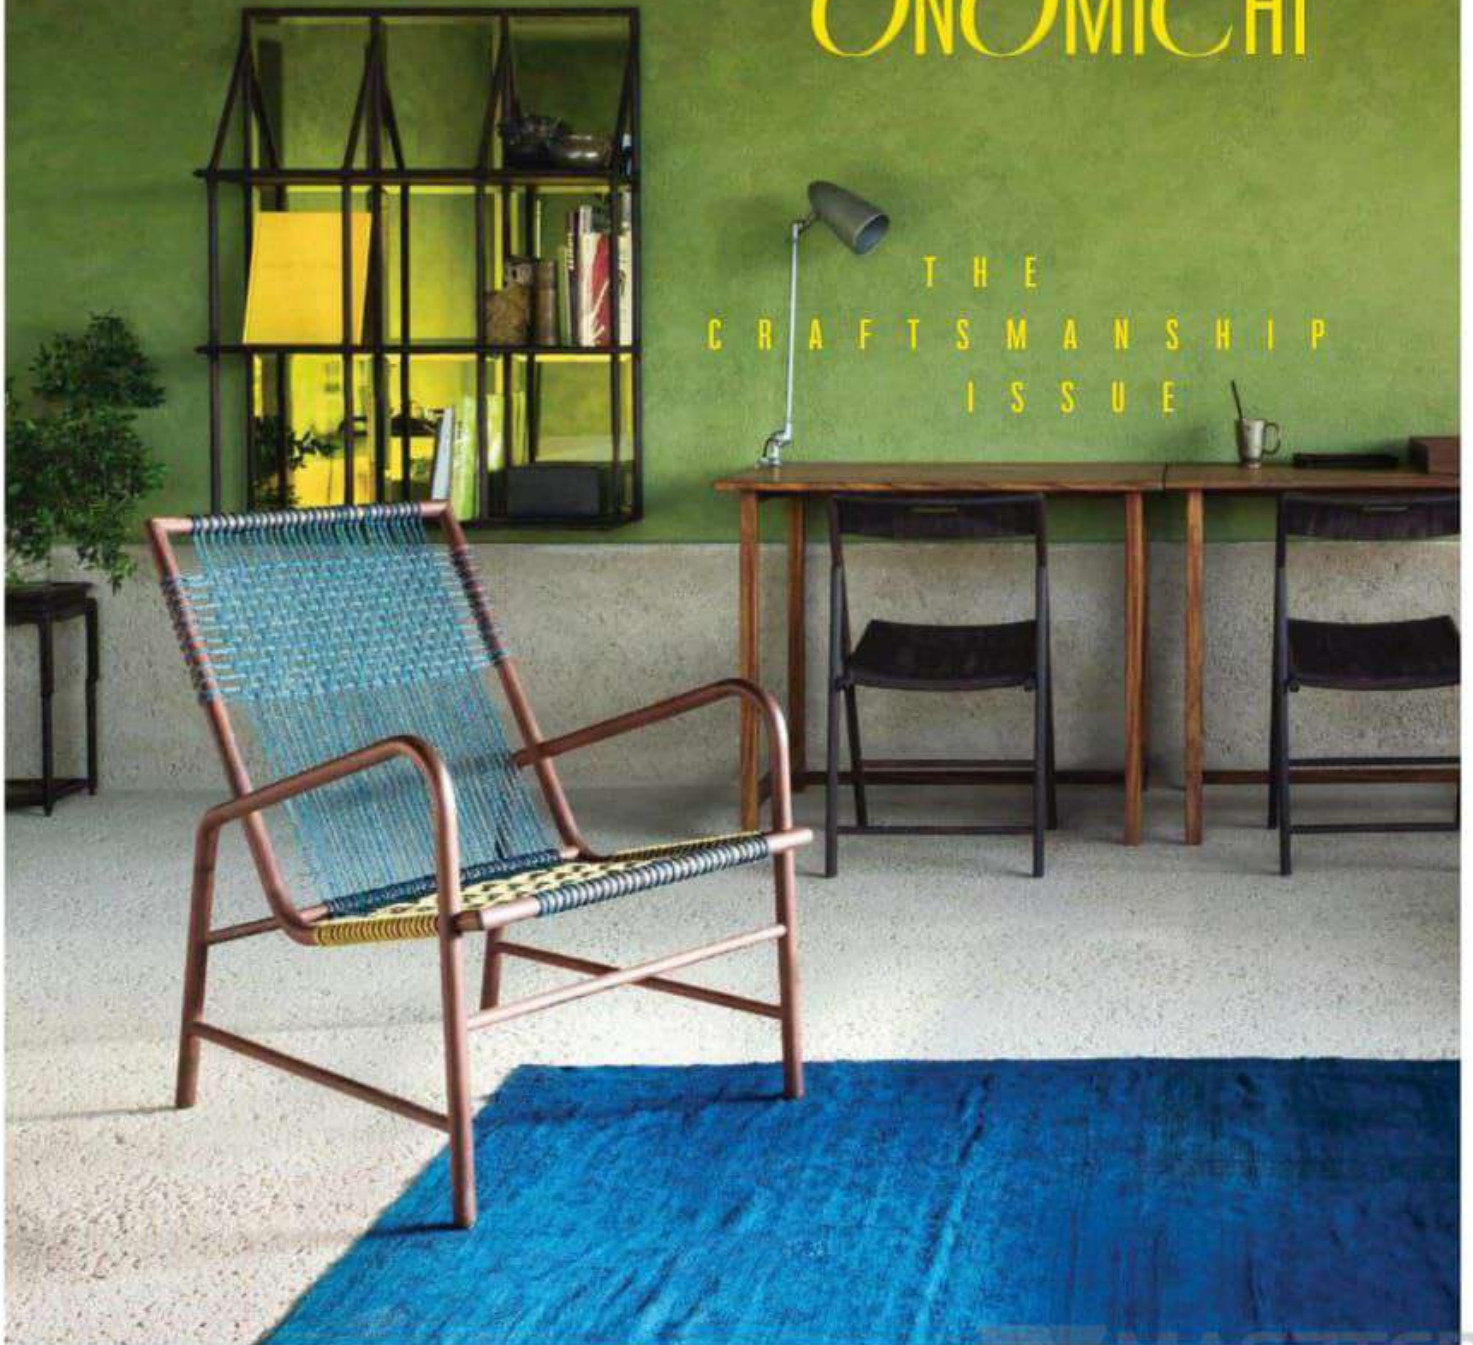

AD

BIJOY IN ONOMICHI

THE
CRAFTSMANSHIP
ISSUE

MAGZTER

TRUE BLUE

CLOCKWISE FROM TOP LEFT:
STANLEY Brixton dining table.
IQRUP+RITZ Doshi shelf, ₹48,940.
BHADOHI CARPETS TED 20 Heart rug by Priyam Baranwal, from the Ted Barr Art Rugs collection, at The Ambiente.
GULMOHAR LANE Sofa with a right-arm chute, from the Munich collection, starting at ₹48,900.
KATHA Ripple bidriware vase by Saif Faisal, from the Wave collection, price on request.
DIOR Beach chair, from the Dioriviera collection.