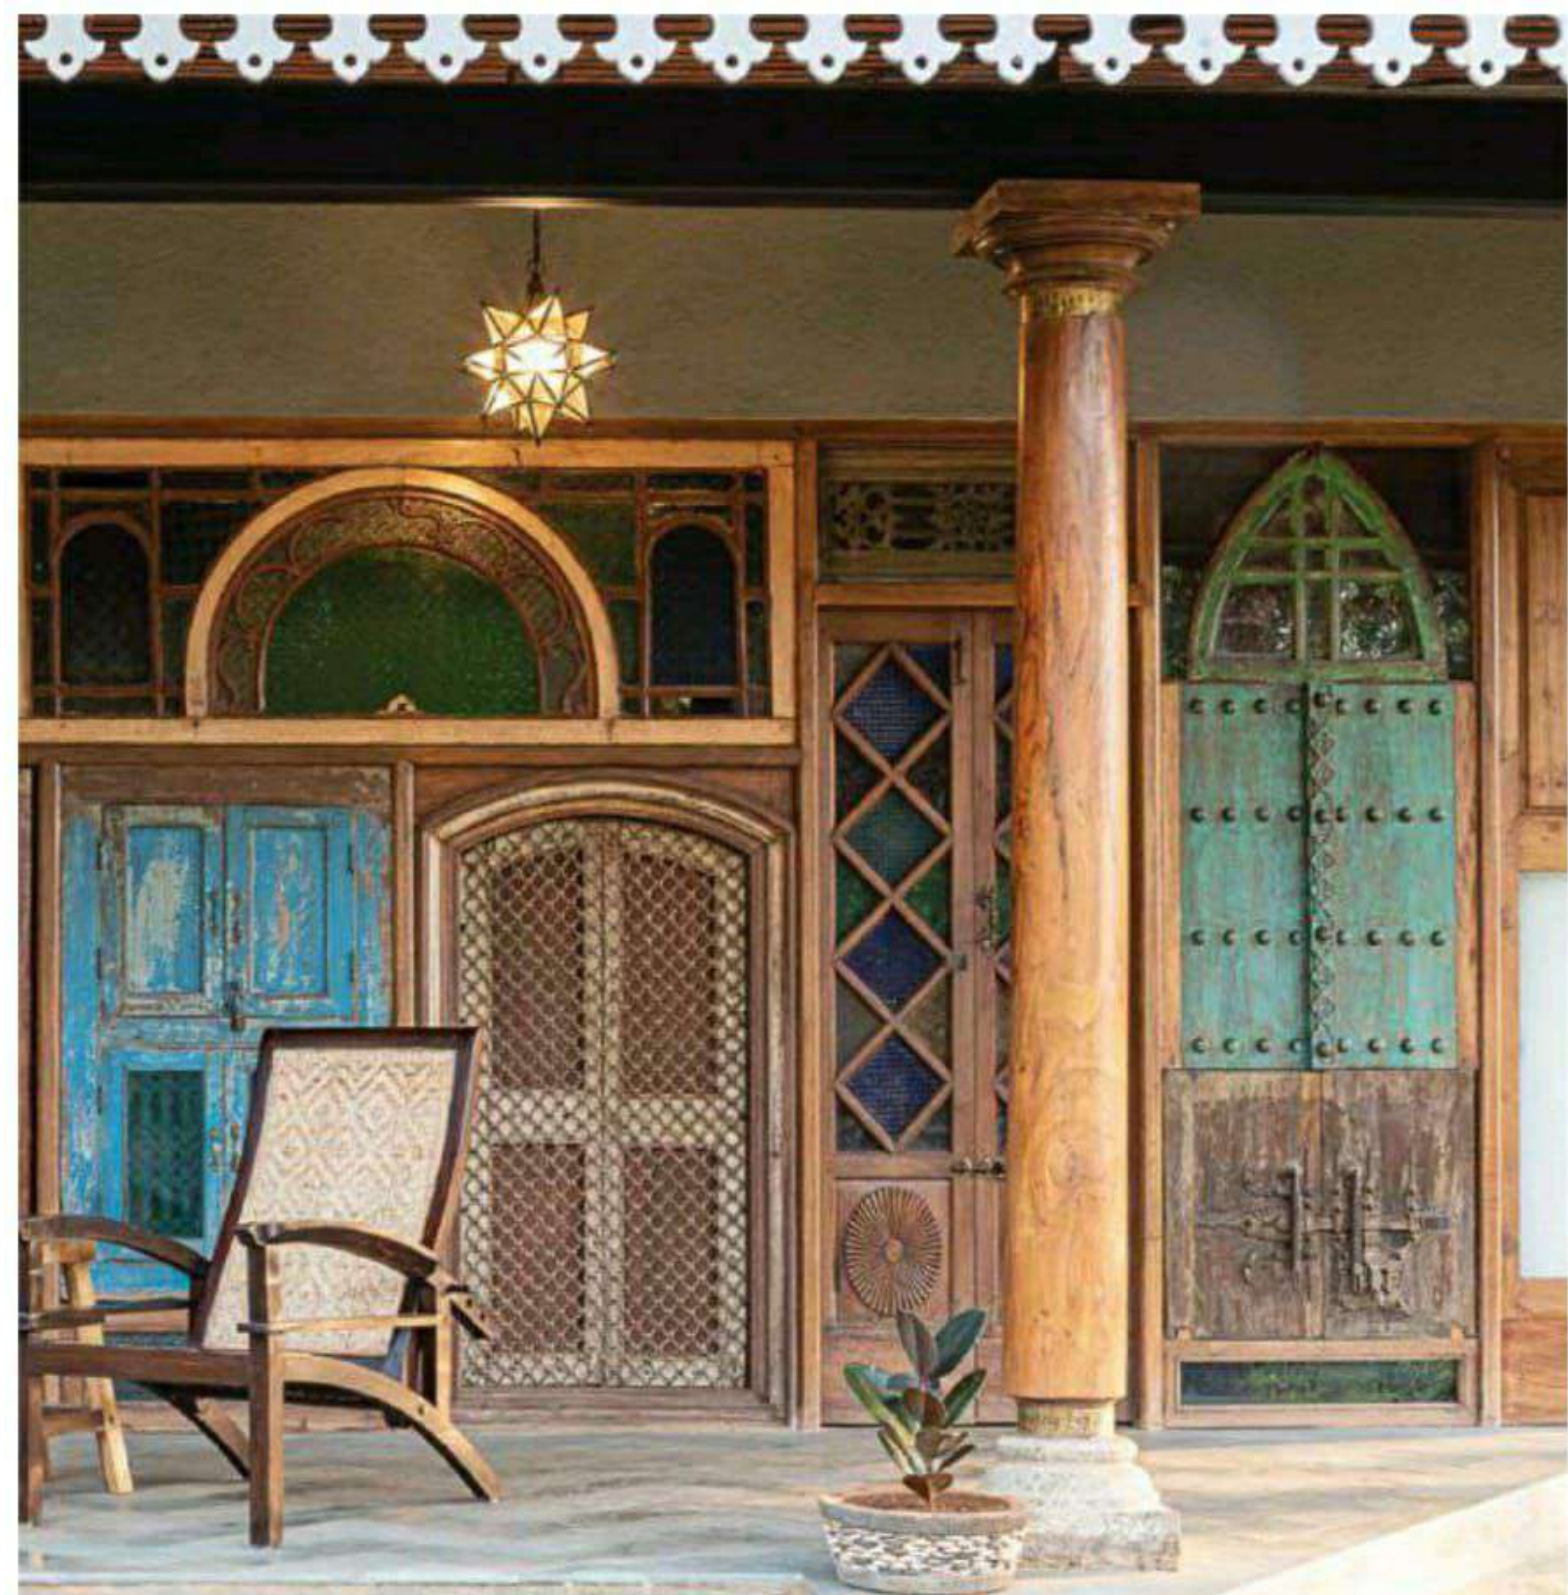

# HOME GOA

The double height living room houses an eclectic mix of furniture and seating. Sliding windows connect the living room to the verandah and the courtyard. Bespoke cement tiles juxtapose the bottle green polished cement floors, dotted with generous seaters from Gulmohar Lane, while large glass pendant lights from an antique collector in Delhi hang overhead