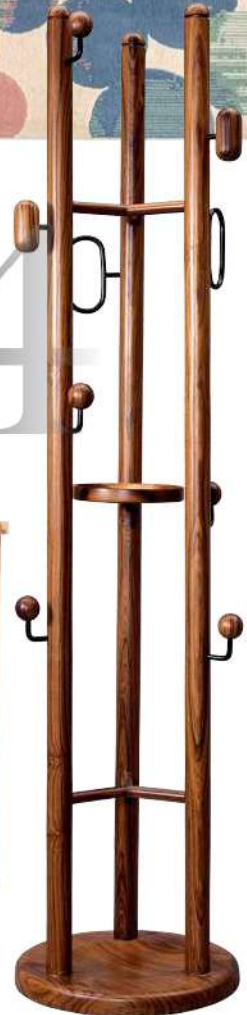

www.elledecor.in

ELLE DECOR

20
STYLISH
YEARS

FEBRUARY - MARCH 2020, ₹ 150

In conversation with
VIKAS DILAWARI
BINDU MANCHANDA
DOSHI LEVIEN
Exclusive
HUZOOR PALACE
PORBANDAR

OLD
WORLD
CHARM

CELEBRATING OUR HERITAGE THROUGH
MULTIPLE FACETS OF DESIGN

NEW FINDS

DECOR WISHLIST

Homegrown bounty—get your latest dose of delightful decoratives diligently sourced from Indian stores and labels

PRODUCED BY **CHAVI SOOD**

1. "CALIFORNIA" RATTAN AND WOOD ARMCHAIR from Gulmohar Lane, ₹25,500
2. "MORPHEUS" STEEL LAMP WITH ACRYLIC, TWISTED BRAIDED FLEX WIRE by Anandita Shah & Shiraz Noorani from 500 BC, ₹32,000
3. "PAISLEY CANVAS 18461-164" HAND KNOTTED RUG from D'Decor, ₹6,350
4. "RENGA" MILD STEEL AND TEAK COAT HANGER from Project 810
5. "ORIGAMI" CONSOLE IN TEAK PLY CLAD IN LEATHER WITH POLYESTER FINISH from Maison du Luxe; both price on request
6. "LOOP" TEAK SIDE TABLE from Gunava Design, ₹16,000
7. "CHEVRON" STONEWARE VASE from Nicobar, ₹2,150 For details, see Address Book